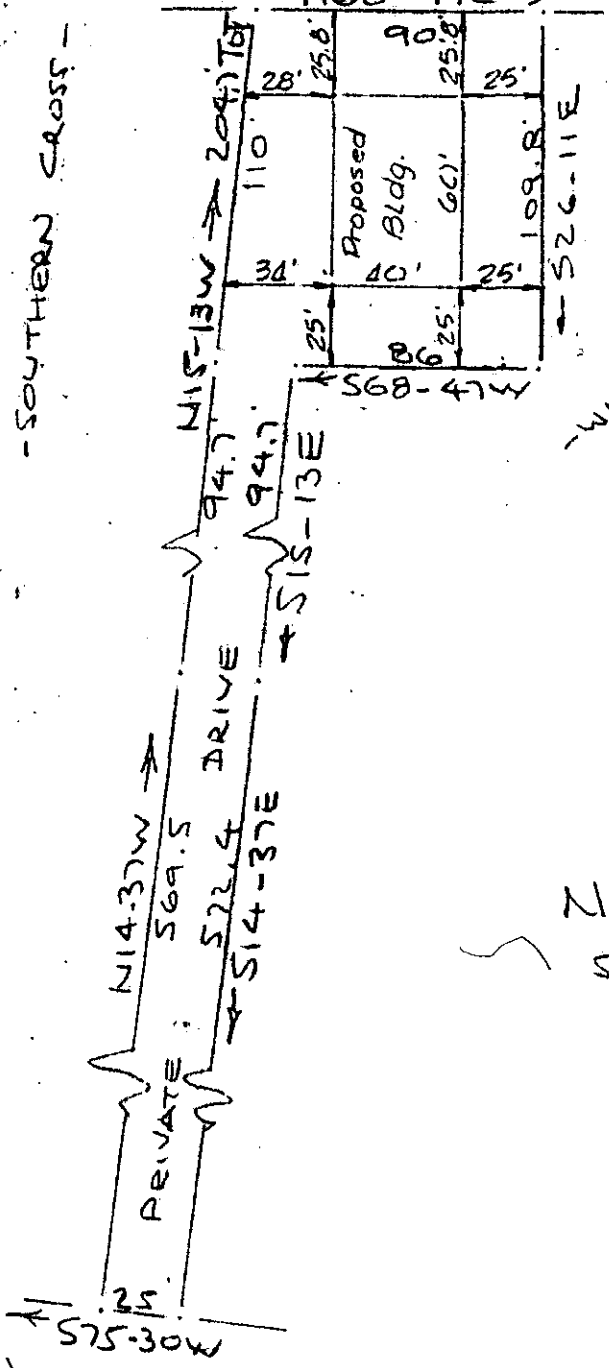

-S.E. SCHOOL BUS MAINT.-

MICROFILMED

SURVEY FOR
 NELL HESTER WICKLIFFE
 NEAR GREENVILLE, S.C.
 SCALE: 1" = 60' 23 MAY 1972

MAY 24 1972
 31989

RECORDING FEE
 PAID \$ / . 00

49-92

WOODRUFF ROAD

FILED
 GREENVILLE CO. S.C.
 MAY 24 3 26 PM
 OLLIE FARNSWORTH
 R.H.C.

CAROLINA SURVEYING CO
 112 MANLY ST.
 GREENVILLE, S.C.